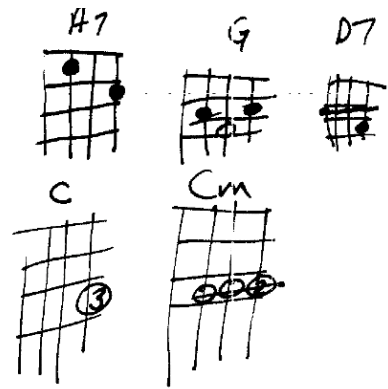

oke

MY YELLOW GINGER LEI

A7 D7 G  
A7 D7 G D7

G/A D7/8 Db7 slide  
KU'ULEI AWAPUHI MELEMELE

G/8 Gb slide  
I PUIA ME KA'ALA ONAONA

D7/8 D7 slide  
HO'OHIHI KA MANA'O IA 'OE

C, Cm, G A7 D7 G D7  
E KU'U LEI AWAPUHI

G/A D7/8 Db7 D7 slide  
MY YELLOW GINGER LEI

G/8 Gb slide  
REVEALS HER SCENT THROUGH THE DAY

D7/8 Db7 slide  
ENCHANTING MOMENTS WITH YOU

C, Cm, G A7 D7 G D7  
MAKE ME LOVE YOU

G/A D7/8 Db7 slide  
YOU'RE AS LOVEY AS CAN BE

G/8 Gb slide  
MY YELLOW GINGER LEI

D7/8 Db7 slide  
MY HEART IS YEARNING FOR YOU

C, Cm, G A7 D7 G D7  
MY AWAPUHI

G/A D7/8 Db7 slide G/8 Gb slide  
HA'INA IA MAI ANA KA PUANA

D7/8 Db7 slide C, Cm, G A7 D7 G  
MY YELLOW GINGER LEI .....MAKES ME LOVE YOU